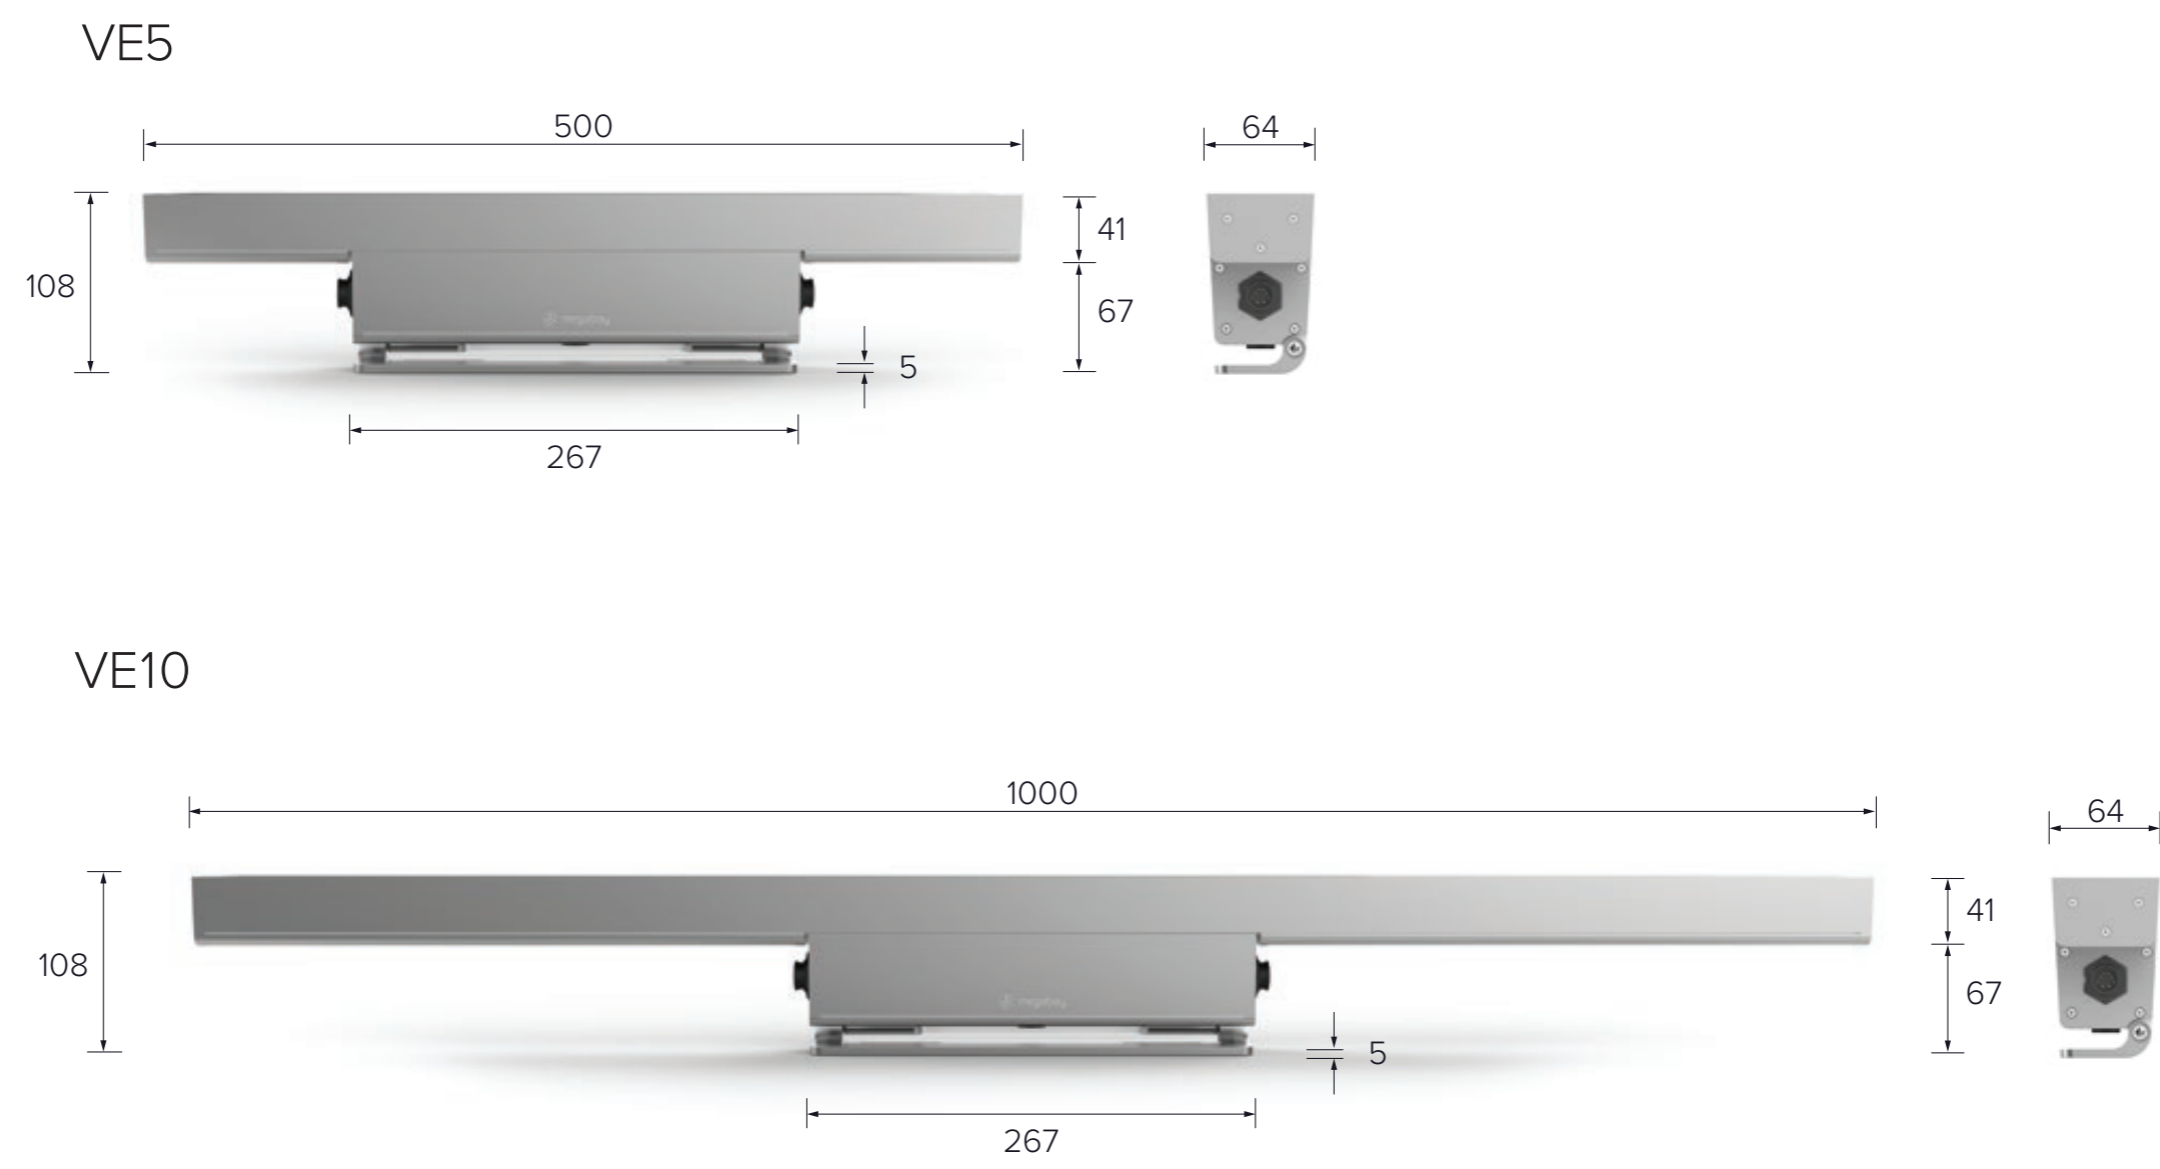

PROJECT		ANODISED ALUMINIUM	COLOUR	MATT METALLIC	VIENTO	
CLIENT		MATERIAL	1310771.56	SURFACE FINISH	SIZE	DRAWING TITLE
		ALL DIMENSIONS ARE IN MILLIMETERS (mm)	PART VOLUME (mm3)	DRAWN BY	NAME	DATE
				CHECKED		
<small>COPYRIGHT 2015. THE INFORMATION CONTAINED IN THIS DRAWING IS THE SOLE PROPERTY OF MEGABAY PTY LTD. ANY REPRODUCTION IN PART OR AS A WHOLE WITHOUT THE WRITTEN PERMISSION OF MEGABAY PTY LTD IS PROHIBITED.</small>						5
<small>PROPRIETARY AND CONFIDENTIAL</small>						REV