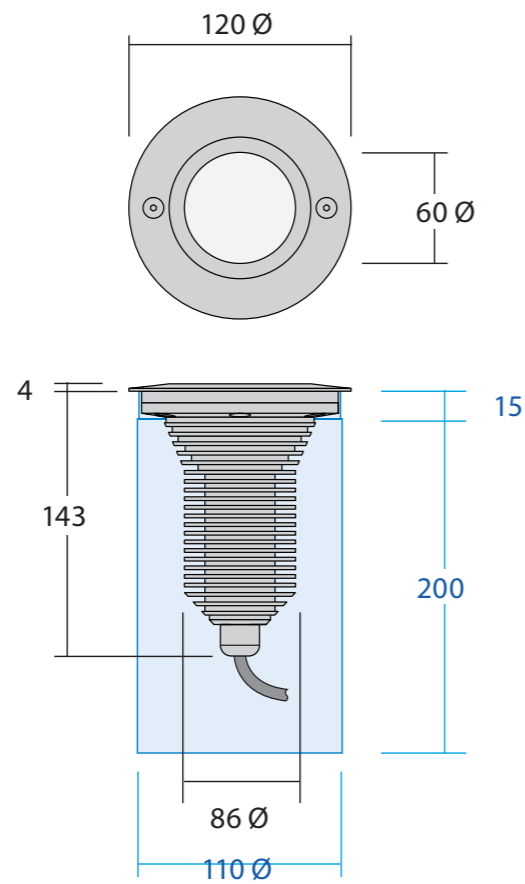

OS11

OS5

OS5Y

OS5YB

PROJECT		MATERIAL	COLOUR	SURFACE FINISH		DRAWING TITLE	
CLIENT		ALL DIMENSIONS ARE IN MILLIMETERS (mm)		NAME	DATE	SIZE A3	SCALE: SHEET: 1 OF 1
		PART VOLUME (mm3)	CHECKED				1
<small>COPYRIGHT 2015, THE INFORMATION CONTAINED IN THIS DRAWING IS THE SOLE PROPERTY OF MEGABAY PTY LTD. ANY REPRODUCTION IN PART OR AS A WHOLE WITHOUT THE WRITTEN PERMISSION OF MEGABAY PTY LTD IS PROHIBITED.</small>							
<small>PROPRIETARY AND CONFIDENTIAL</small>							