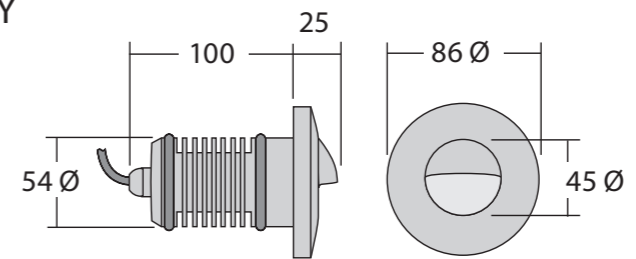

OS11

OS5

OS5Y

OS5YB

PROJECT		MATERIAL	COLOUR	SURFACE FINISH		DRAWING TITLE	
CLIENT		ALL DIMENSIONS ARE IN MILLIMETERS (mm)		NAME	DATE	SIZE A3	SCALE: SHEET: 1 OF 1
		PART VOLUME (mm3)	CHECKED				1
<small>COPYRIGHT 2015, THE INFORMATION CONTAINED IN THIS DRAWING IS THE SOLE PROPERTY OF MEGABAY PTY LTD. ANY REPRODUCTION IN PART OR AS A WHOLE WITHOUT THE WRITTEN PERMISSION OF MEGABAY PTY LTD IS PROHIBITED.</small>							
<small>PROPRIETARY AND CONFIDENTIAL</small>							