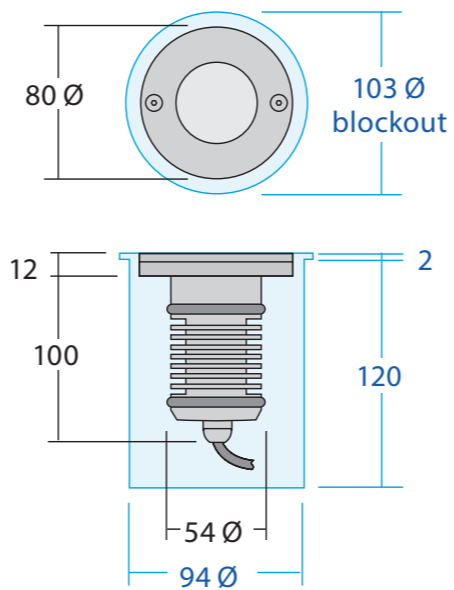

OS11

OS5

OS5Y

OS5YB

PROJECT		MATERIAL	COLOUR	SURFACE FINISH		DRAWING TITLE	
CLIENT		ALL DIMENSIONS ARE IN MILLIMETERS (mm)		NAME	DATE	SIZE A3	SCALE: SHEET: 1 OF 1
		PART VOLUME (mm3)	CHECKED				1
<small>COPYRIGHT 2015, THE INFORMATION CONTAINED IN THIS DRAWING IS THE SOLE PROPERTY OF MEGABAY PTY LTD. ANY REPRODUCTION IN PART OR AS A WHOLE WITHOUT THE WRITTEN PERMISSION OF MEGABAY PTY LTD IS PROHIBITED.</small>							
<small>PROPRIETARY AND CONFIDENTIAL</small>							