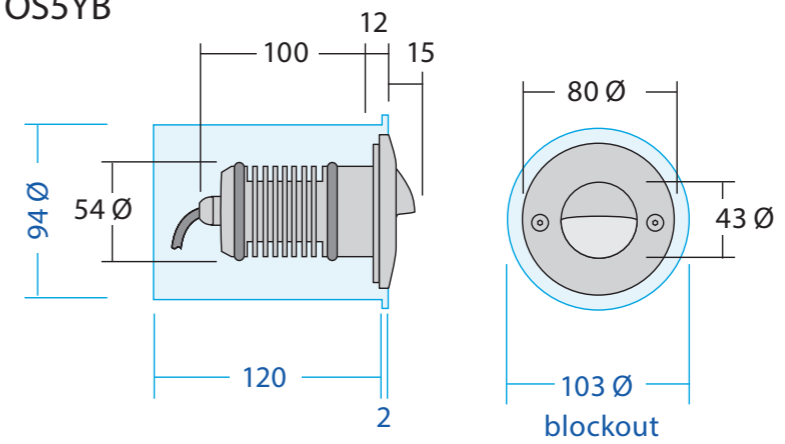

OS11

OS5

OS5Y

OS5YB

PROJECT		MATERIAL	COLOUR	SURFACE FINISH		DRAWING TITLE	
CLIENT		ALL DIMENSIONS ARE IN MILLIMETERS (mm)		NAME	DATE	SIZE A3	SCALE: SHEET: 1 OF 1
		PART VOLUME (mm3)	CHECKED				1
<small>COPYRIGHT 2015, THE INFORMATION CONTAINED IN THIS DRAWING IS THE SOLE PROPERTY OF MEGABAY PTY LTD. ANY REPRODUCTION IN PART OR AS A WHOLE WITHOUT THE WRITTEN PERMISSION OF MEGABAY PTY LTD IS PROHIBITED.</small>							
<small>PROPRIETARY AND CONFIDENTIAL</small>							