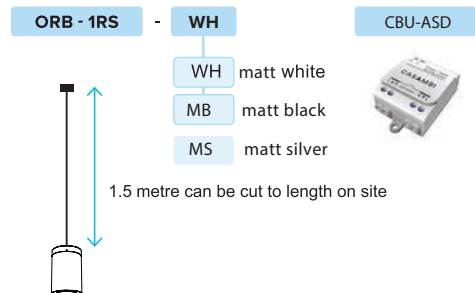

DATE

PROJECT

TYPE

ORB
Matt White

ORB
Matt Black

Specification Code Select from available options to configure luminaire.

Dimensions

Accessories

1 metre Wire Suspension

1 metre Rod Suspension

Orbica Technical Specifications

IP rating	Ingress Protection IP65		
Materials & finish	aluminium housing		
Lens	clear or diffused		
Reflector	narrow 20°, medium 36°, wide 56°		
Performance	> 70% lumen maintenance at 50,000 hours (25° C)		
Ambient temperature	-25° C to +45° C operating range with electronic thermal management		
Weight	2.7 kg		
Light source	CREE™ LED available in		
	warm white 3000K	neutral white 4000K	
CRI	minimum 90	minimum 85	
Luminous intensity	up to 2400 lumens. IES photometric files available		
Efficacy	up to 90 lumens per watt depending on colour temperature		
Control	non dim standard, 1-10V optional, Casambi		
Power	21W up to 114lm/W		