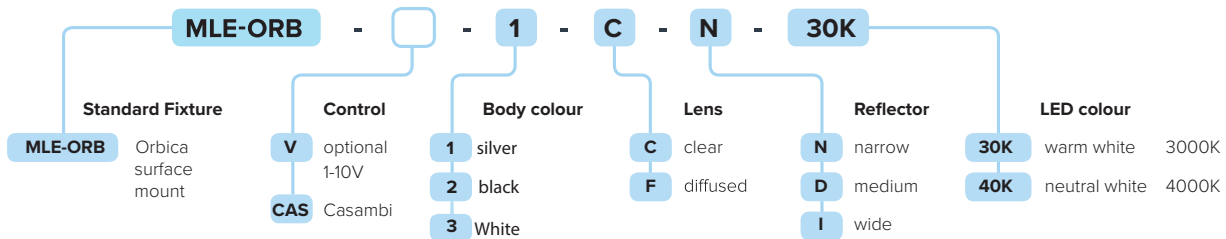

DATE

PROJECT

TYPE

ORB
Matt White

ORB
Matt Black

Specification Code Select from available options to configure luminaire.

Dimensions

Accessories

1 metre Wire Suspension

1 metre Rod Suspension

Orbica Technical Specifications

IP rating	Ingress Protection IP65		
Materials & finish	aluminium housing		
Lens	clear or diffused		
Reflector	narrow 20°, medium 36°, wide 56°		
Performance	> 70% lumen maintenance at 50,000 hours (25° C)		
Ambient temperature	-25° C to +45° C operating range with electronic thermal management		
Weight	2.7 kg		
Light source	CREE™ LED available in		
	warm white 3000K	neutral white 4000K	
CRI	minimum 90	minimum 85	
Luminous intensity	up to 2400 lumens. IES photometric files available		
Efficacy	up to 90 lumens per watt depending on colour temperature		
Control	non dim standard, 1-10V optional, Casambi		
Power	21W up to 114lm/W		