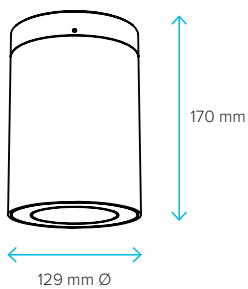

DATE

PROJECT

TYPE

ORB
Matt White

ORB
Matt Black

Specification Code Select from available options to configure luminaire.

Dimensions

Accessories

1 metre Wire Suspension

1 metre Rod Suspension

Orbica Technical Specifications

IP rating	Ingress Protection IP65		
Materials & finish	aluminium housing		
Lens	clear or diffused		
Reflector	narrow 20°, medium 36°, wide 56°		
Performance	> 70% lumen maintenance at 50,000 hours (25° C)		
Ambient temperature	-25° C to +45° C operating range with electronic thermal management		
Weight	2.7 kg		
Light source	CREE™ LED available in		
	warm white 3000K	neutral white 4000K	
CRI	minimum 90	minimum 85	
Luminous intensity	up to 2400 lumens. IES photometric files available		
Efficacy	up to 90 lumens per watt depending on colour temperature		
Control	non dim standard, 1-10V optional, Casambi		
Power	21W up to 114lm/W		