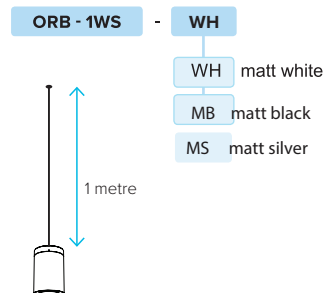

DATE

PROJECT

TYPE

ORB
Matt White

ORB
Matt Black

Specification Code Select from available options to configure luminaire.

Dimensions

Accessories

1 metre Wire Suspension

1 metre Rod Suspension

Orbica Technical Specifications

IP rating	Ingress Protection IP65		
Materials & finish	aluminium housing		
Lens	clear or diffused		
Reflector	narrow 20°, medium 36°, wide 56°		
Performance	> 70% lumen maintenance at 50,000 hours (25° C)		
Ambient temperature	-25° C to +45° C operating range with electronic thermal management		
Weight	2.7 kg		
Light source	CREE™ LED available in		
	warm white 3000K	neutral white 4000K	
CRI	minimum 90	minimum 85	
Luminous intensity	up to 2400 lumens. IES photometric files available		
Efficacy	up to 90 lumens per watt depending on colour temperature		
Control	non dim standard, 1-10V optional, Casambi		
Power	21W up to 114lm/W		