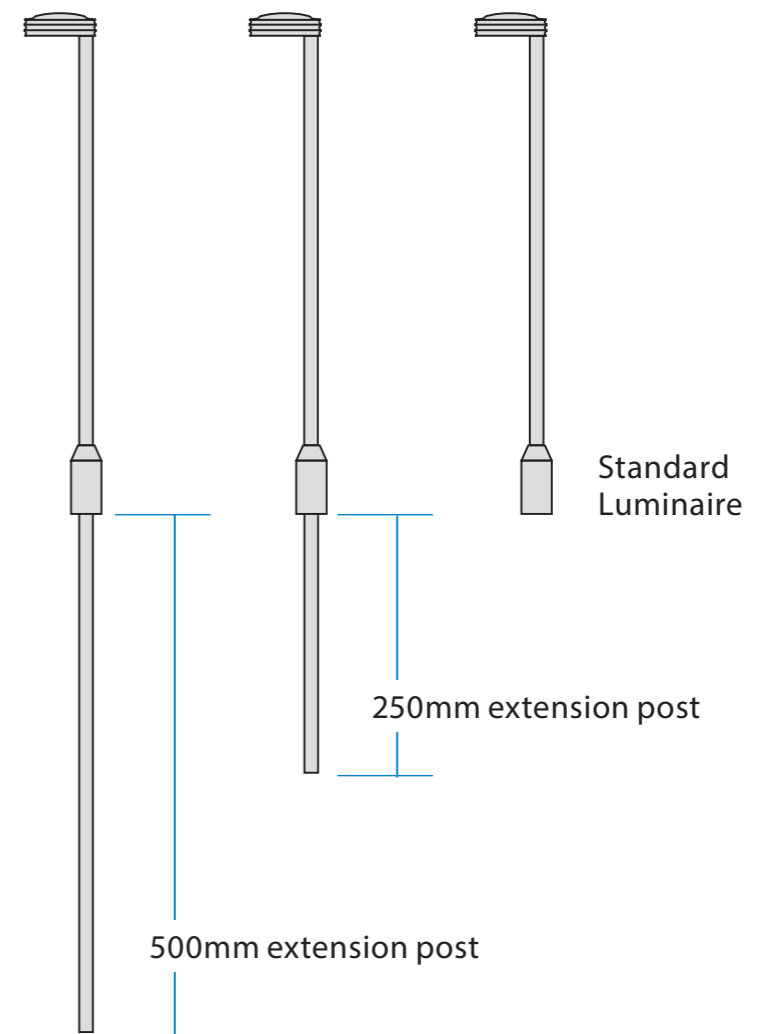

PROJECT		MATERIAL	COLOUR	SURFACE FINISH		<b>Eclipse</b>	
CLIENT		<small>ALL DIMENSIONS ARE IN MILLIMETERS (mm)</small> PART VOLUME (mm <sup>3</sup> )	DRAWN BY CHECKED	NAME	DATE	SIZE A3	SCALE: SHEET: 1 OF 1
				<small>COPYRIGHT 2015, THE INFORMATION CONTAINED IN THIS DRAWING IS THE SOLE PROPERTY OF MEGABAY PTY LTD. ANY REPRODUCTION IN PART OR AS A WHOLE WITHOUT THE WRITTEN PERMISSION OF MEGABAY PTY LTD IS PROHIBITED.</small>			
		<small>PROPRIETARY AND CONFIDENTIAL</small>					
		1 REV					