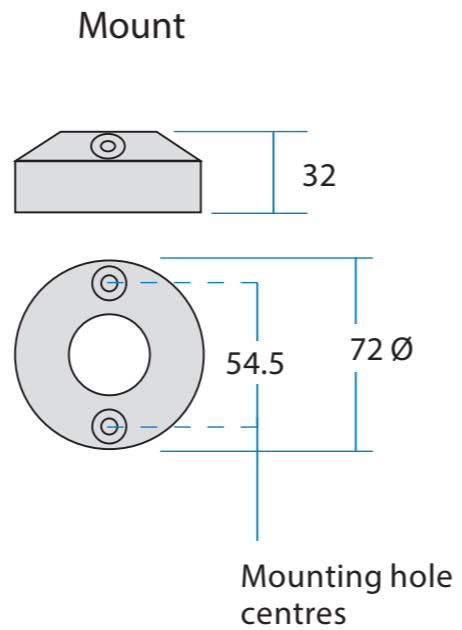

PROJECT		MATERIAL	COLOUR	SURFACE FINISH		<b>Eclipse</b>	
CLIENT		<small>ALL DIMENSIONS ARE IN MILLIMETERS (mm)</small> PART VOLUME (mm <sup>3</sup> )	DRAWN BY CHECKED	NAME	DATE	SIZE A3	SCALE: SHEET: 1 OF 1
				<small>COPYRIGHT 2015, THE INFORMATION CONTAINED IN THIS DRAWING IS THE SOLE PROPERTY OF MEGABAY PTY LTD. ANY REPRODUCTION IN PART OR AS A WHOLE WITHOUT THE WRITTEN PERMISSION OF MEGABAY PTY LTD IS PROHIBITED.</small>			
		<small>PROPRIETARY AND CONFIDENTIAL</small>					
		1 REV					