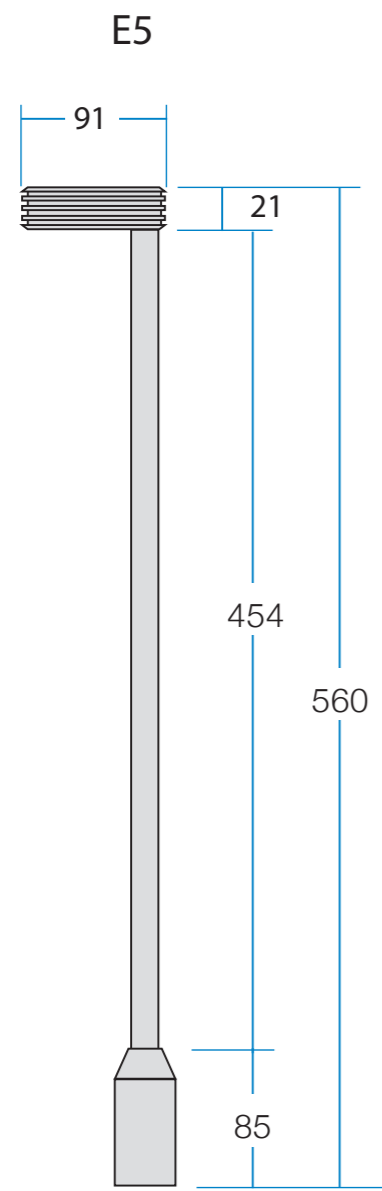

D

D

C

C

B

B

A

A

PROJECT		MATERIAL	COLOUR	SURFACE FINISH		<b>Eclipse</b>	
CLIENT		<small>ALL DIMENSIONS ARE IN MILLIMETERS (mm)</small> PART VOLUME (mm <sup>3</sup> )	DRAWN BY CHECKED	NAME	DATE	SIZE A3	SCALE: SHEET: 1 OF 1
				<small>COPYRIGHT 2015, THE INFORMATION CONTAINED IN THIS DRAWING IS THE SOLE PROPERTY OF MEGABAY PTY LTD. ANY REPRODUCTION IN PART OR AS A WHOLE WITHOUT THE WRITTEN PERMISSION OF MEGABAY PTY LTD IS PROHIBITED.</small>			
		<small>PROPRIETARY AND CONFIDENTIAL</small>					
		1 REV					