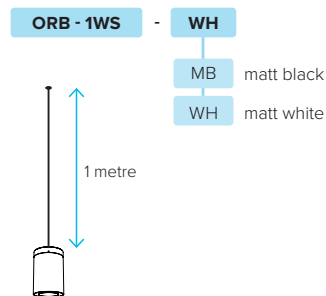

DATE

PROJECT

TYPE

ORB
Matt White

ORB
Matt Black

Specification Code Select from available options to configure luminaire.

Dimensions

Accessories

1 metre Wire Suspension

1 metre Rod Suspension

DATE

PROJECT

TYPE

Luminaire Specifications

IP rating	Ingress Protection IP65		
Materials & finish	aluminium housing		
Lens	clear or diffused		
Reflector	narrow 20°, medium 36°, wide 56°		
Performance	> 70% lumen maintenance at 50,000 hours (25° C)		
Ambient temperature	-25° C to +45° C operating range with electronic thermal management		
Weight	2.7 kg		
Light source	CREE™ LED available in		
	warm white 3000K	neutral white 4000K	
CRI	minimum 90	minimum 85	
Luminous intensity	up to 2400 lumens. IES photometric files available		
Efficacy	up to 90 lumens per watt depending on colour temperature		
Control	non dim standard, 1-10V optional		
Power	25 watts total @ 240 VAC		