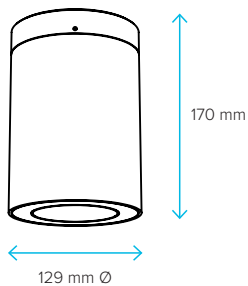

DATE

PROJECT

TYPE

ORB
Matt White

ORB
Matt Black

Specification Code Select from available options to configure luminaire.

Dimensions

Accessories

1 metre Wire Suspension

1 metre Rod Suspension

DATE

PROJECT

TYPE

Luminaire Specifications

IP rating	Ingress Protection IP65		
Materials & finish	aluminium housing		
Lens	clear or diffused		
Reflector	narrow 20°, medium 36°, wide 56°		
Performance	> 70% lumen maintenance at 50,000 hours (25° C)		
Ambient temperature	-25° C to +45° C operating range with electronic thermal management		
Weight	2.7 kg		
Light source	CREE™ LED available in		
	warm white 3000K	neutral white 4000K	
CRI	minimum 90	minimum 85	
Luminous intensity	up to 2400 lumens. IES photometric files available		
Efficacy	up to 90 lumens per watt depending on colour temperature		
Control	non dim standard, 1-10V optional		
Power	25 watts total @ 240 VAC		