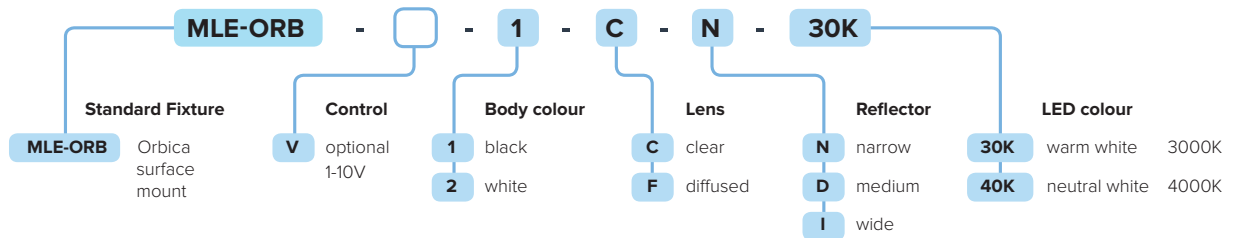

DATE

PROJECT

TYPE

ORB
Matt White

ORB
Matt Black

Specification Code Select from available options to configure luminaire.

Dimensions

Accessories

1 metre Wire Suspension

1 metre Rod Suspension

DATE

PROJECT

TYPE

Luminaire Specifications

IP rating	Ingress Protection IP65		
Materials & finish	aluminium housing		
Lens	clear or diffused		
Reflector	narrow 20°, medium 36°, wide 56°		
Performance	> 70% lumen maintenance at 50,000 hours (25° C)		
Ambient temperature	-25° C to +45° C operating range with electronic thermal management		
Weight	2.7 kg		
Light source	CREE™ LED available in		
	warm white 3000K	neutral white 4000K	
CRI	minimum 90	minimum 85	
Luminous intensity	up to 2400 lumens. IES photometric files available		
Efficacy	up to 90 lumens per watt depending on colour temperature		
Control	non dim standard, 1-10V optional		
Power	25 watts total @ 240 VAC		