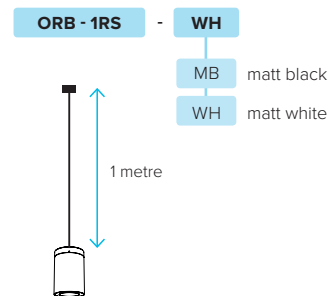

DATE

PROJECT

TYPE

ORB
Matt White

ORB
Matt Black

Specification Code Select from available options to configure luminaire.

Dimensions

Accessories

1 metre Wire Suspension

1 metre Rod Suspension

DATE

PROJECT

TYPE

Luminaire Specifications

IP rating	Ingress Protection IP65		
Materials & finish	aluminium housing		
Lens	clear or diffused		
Reflector	narrow 20°, medium 36°, wide 56°		
Performance	> 70% lumen maintenance at 50,000 hours (25° C)		
Ambient temperature	-25° C to +45° C operating range with electronic thermal management		
Weight	2.7 kg		
Light source	CREE™ LED available in		
	warm white 3000K	neutral white 4000K	
CRI	minimum 90	minimum 85	
Luminous intensity	up to 2400 lumens. IES photometric files available		
Efficacy	up to 90 lumens per watt depending on colour temperature		
Control	non dim standard, 1-10V optional		
Power	25 watts total @ 240 VAC		